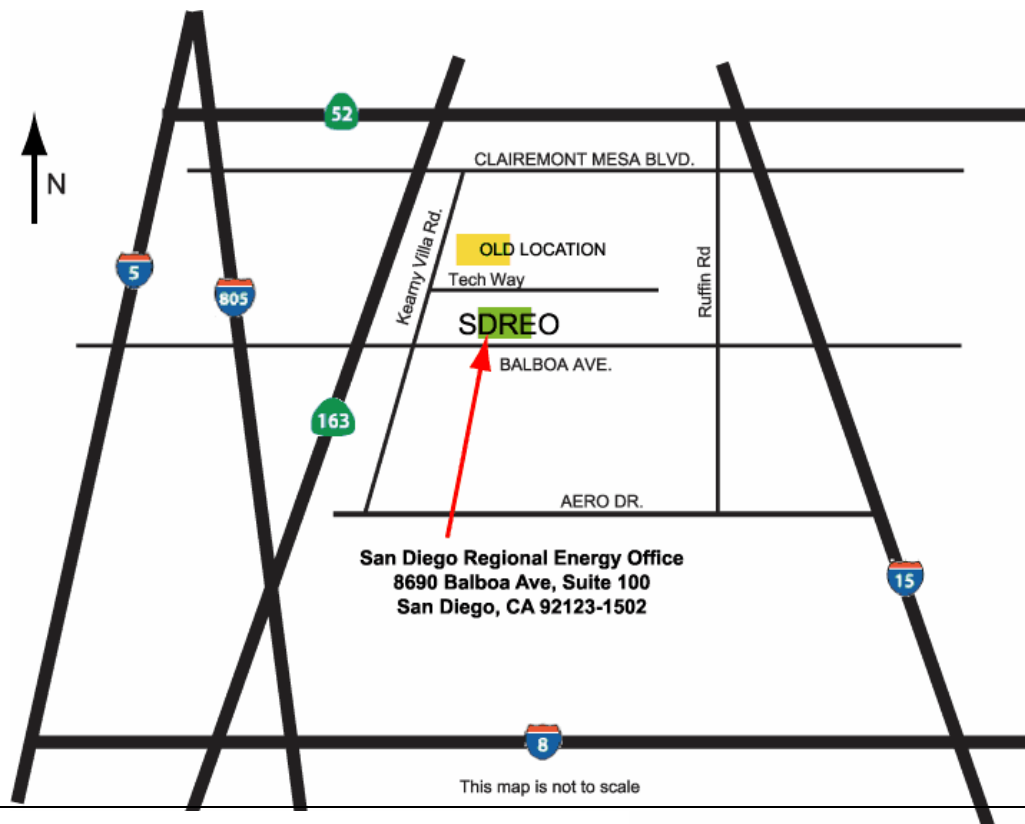

ENERGYCHECKUP™ CRASH COURSE *

- Why the time for energy ratings is now
  - How new energy policies benefit home inspectors
  - California's new "Energy Booklet" for real estate agents
  - Demonstrating that a voluntary ratings policy can work
- How to install the free EnergyCheckup Field Audit Software
- How to do an EnergyCheckup... Step by Step
- How to make the EnergyWise Program work for you
  - Program forms and procedures
  - Getting paid
  - Free stuff for you and your clients

* For inspectors new to energy inspections or who just want a building science refresher, a more comprehensive two-day EnergyCheckup course is coming to San Diego this spring.

The EnergyWise™ (Time of Sale Energy Check Up) Program is administered by EnergyCheckup™, a Service of GeoPraxis®, under a contract awarded by San Diego Gas & Electric Company (SDG&E®). This program is funded by California utility customers under the auspices of the California Public Utilities Commission. California customers who choose to participate in this program are not obligated to purchase any additional services offered by the contractor. The trademarks used herein are the property of their respective owners.